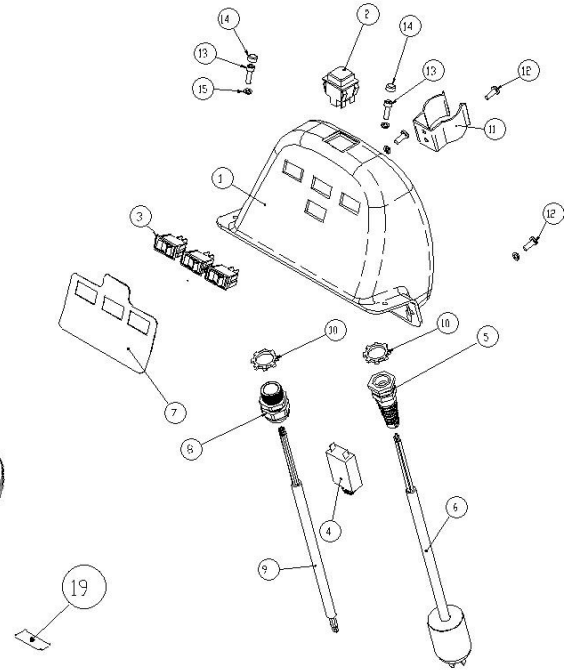

Control Panel