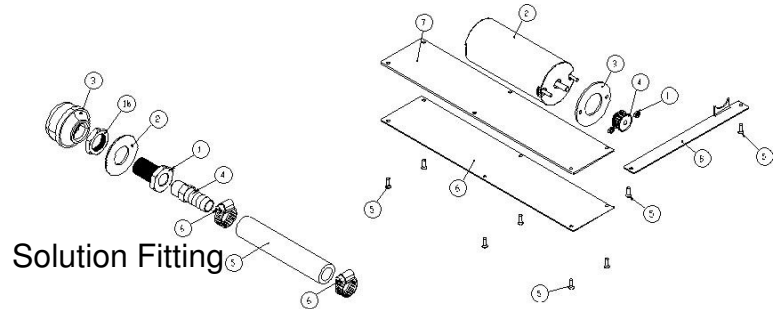

Manifold

Recovery Tank

Brush Motor Base

Solution Fitting

Vacuum Shoe

Brush

SELF-CONTAINED EXTRACTOR PFX900S PARTS

ref#	order#	description
BRUSH HOUSING :		
1	X9015	brush housing weldment
2	7BF008	nut
3	X9004	brush drive belt
4	X9003	bridge rectifier
5	X8055	strain relief
6	X9107	brush lift bracket
7	X8256	nut
8	72142A	plug, 7/8" black nylon
9	X9030	foot pedal pin
10	X9026	brush lift pedal
11	X9122	safety walk tape, 1" wide, black
12	72241A	washer
13	X9114	e-ring
14	X9128	label
15	7BS002	screw
16	7CY001	washer
17	71651A	screw
18	7CW003	screw
19	X8237	nut
20	7BR005	screw
21	X8830	nut
22	7BH004	screw