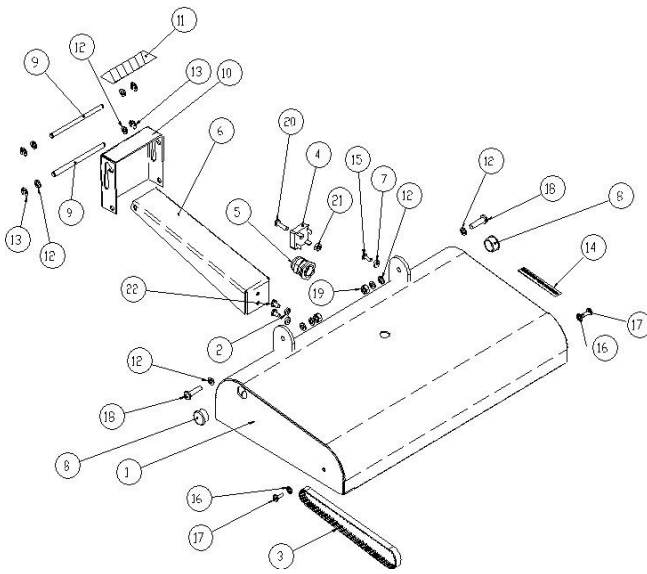

Equipos Profesionales de Limpieza

Extractor de alfombras MX916SC

SELF-CONTAINED EXTRACTOR PFX900S PARTS

Recovery Dome

Control Panel

Solution Tank

Pump

Brush Housing

Manifold

Recovery Tank

Brush Motor Base

Solution Fitting

Vacuum Shoe

Brush

SELF-CONTAINED EXTRACTOR PFX900S PARTS

ref#	order#	description
BRUSH HOUSING :		
1	X9015	brush housing weldment
2	7BF008	nut
3	X9004	brush drive belt
4	X9003	bridge rectifier
5	X8055	strain relief
6	X9107	brush lift bracket
7	X8256	nut
8	72142A	plug, 7/8" black nylon
9	X9030	foot pedal pin
10	X9026	brush lift pedal
11	X9122	safety walk tape, 1" wide, black
12	72241A	washer
13	X9114	e-ring
14	X9128	label
15	7BS002	screw
16	7CY001	washer
17	71651A	screw
18	7CW003	screw
19	X8237	nut
20	7BR005	screw
21	X8830	nut
22	7BH004	screw

BRUSH:		
1	X9017	brush axle
2	X9070	brush, 3" diameter x 18" chevron
3	X9001	brush bearing
4	X9117	brush driven pulle
5	X9018	brush bearing spacer, nylon
6	X9019	brush bearing shield
7	X9020	brush thread guard
8	X9118	screw
9	X9115	washer

ref#	order#	description
CONTROL PANEL:		
1	X9043	housing, cover, blue
2	X9008	push button switch
3	X9007	rocker switch
4	72086A	circuit breaker, 2.5 amp
5	X8008P	strain relief, plastic
6	72315A	power cord
7	X9093	label, 3-hole switch panel
	X9094	label, 3-hole switch panel - models w/heater
8	PD8	strain relief
9	M1409	14/8, 600 volts cord
10	X8008N	nut, lock
11	72049A	spring clip
12	71651A	screw
13	X9135	screw
14	7DN004	nut cap
15	7CM003	washer