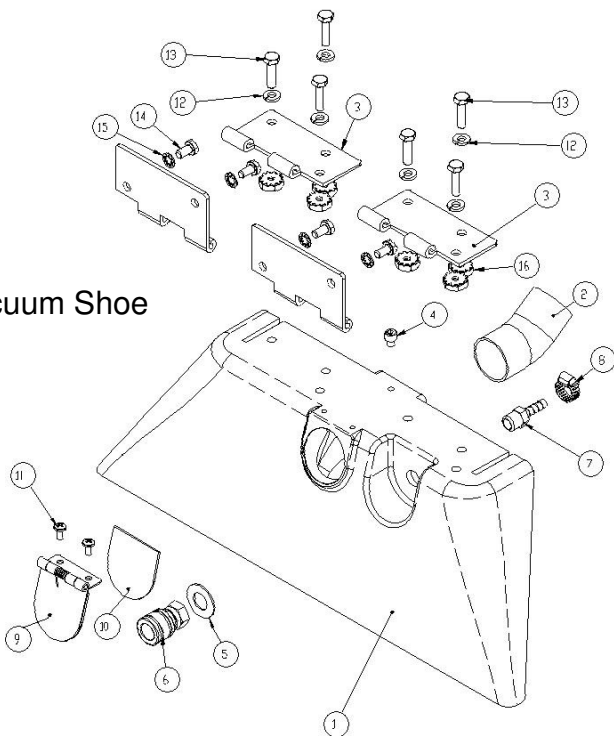

Manifold

Recovery Tank

Brush Motor Base

Solution Fitting

Vacuum Shoe

Brush

SELF-CONTAINED EXTRACTOR PFX900S PARTS

ref#	order#	description
BRUSH HOUSING :		
1	X9015	brush housing weldment
2	7BF008	nut
3	X9004	brush drive belt
4	X9003	bridge rectifier
5	X8055	strain relief
6	X9107	brush lift bracket
7	X8256	nut
8	72142A	plug, 7/8" black nylon
9	X9030	foot pedal pin
10	X9026	brush lift pedal
11	X9122	safety walk tape, 1" wide, black
12	72241A	washer
13	X9114	e-ring
14	X9128	label
15	7BS002	screw
16	7CY001	washer
17	71651A	screw
18	7CW003	screw
19	X8237	nut
20	7BR005	screw
21	X8830	nut
22	7BH004	screw

BRUSH:		
1	X9017	brush axle
2	X9070	brush, 3" diameter x 18" chevron
3	X9001	brush bearing
4	X9117	brush driven pulle
5	X9018	brush bearing spacer, nylon
6	X9019	brush bearing shield
7	X9020	brush thread guard
8	X9118	screw
9	X9115	washer

ref#	order#	description
CONTROL PANEL:		
1	X9043	housing, cover, blue
2	X9008	push button switch
3	X9007	rocker switch
4	72086A	circuit breaker, 2.5 amp
5	X8008P	strain relief, plastic
6	72315A	power cord
7	X9093	label, 3-hole switch panel
	X9094	label, 3-hole switch panel - models w/heater
8	PD8	strain relief
9	M1409	14/8, 600 volts cord
10	X8008N	nut, lock
11	72049A	spring clip
12	71651A	screw
13	X9135	screw
14	7DN004	nut cap
15	7CM003	washer

SOLUTION FITTING:

1	PX48	fitting, brass bulkhead
2	72274A	washer
3	71495A	pump protection filter
4	7AT017	barb, beaded
5	70079C	hose, 1/2" wire reinforced
6	7DL008	clamp, 1/2" worm gear

VACUUM SHOE:

1	X9009	vacuum shoe, aluminum
2	X9013	vacuum shoe tub
3	X9014	hinge
4	X8222	scre
5	7CM007	washer
6	PX6	1/4 x 1/4 female quick disconnect brass fitting
7	7AT003	hosebarb fitting
8	7DL003	clamp, 1/4" worm gear
9	X9096	flip door hinge w/ spring assembly
10	X9097	gasket, flip door
11	7BH004	screw
12	7CL002	washer
13	X8282	bolt
14	X8209	screw
15	7CY002	washer
16	7CN001	nut