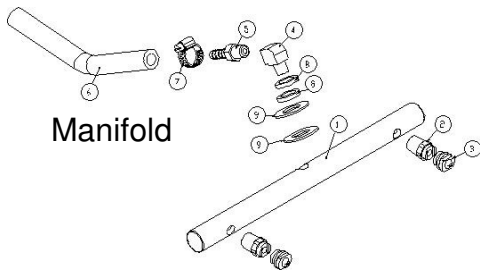

Manifold

Recovery Tank

Brush Motor Base

Solution Fitting

Vacuum Shoe

Brush

SELF-CONTAINED EXTRACTOR PFX900S PARTS

ref#	order#	description
BRUSH HOUSING :		
1	X9015	brush housing weldment
2	7BF008	nut
3	X9004	brush drive belt
4	X9003	bridge rectifier
5	X8055	strain relief
6	X9107	brush lift bracket
7	X8256	nut
8	72142A	plug, 7/8" black nylon
9	X9030	foot pedal pin
10	X9026	brush lift pedal
11	X9122	safety walk tape, 1" wide, black
12	72241A	washer
13	X9114	e-ring
14	X9128	label
15	7BS002	screw
16	7CY001	washer
17	71651A	screw
18	7CW003	screw
19	X8237	nut
20	7BR005	screw
21	X8830	nut
22	7BH004	screw

BRUSH:		
1	X9017	brush axle
2	X9070	brush, 3" diameter x 18" chevron
3	X9001	brush bearing
4	X9117	brush driven pulle
5	X9018	brush bearing spacer, nylon
6	X9019	brush bearing shield
7	X9020	brush thread guard
8	X9118	screw
9	X9115	washer

ref#	order#	description
CONTROL PANEL:		
1	X9043	housing, cover, blue
2	X9008	push button switch
3	X9007	rocker switch
4	72086A	circuit breaker, 2.5 amp
5	X8008P	strain relief, plastic
6	72315A	power cord
7	X9093	label, 3-hole switch panel
	X9094	label, 3-hole switch panel - models w/heater
8	PD8	strain relief
9	M1409	14/8, 600 volts cord
10	X8008N	nut, lock
11	72049A	spring clip
12	71651A	screw
13	X9135	screw
14	7DN004	nut cap
15	7CM003	washer

SOLUTION FITTING:

1	PX48	fitting, brass bulkhead
2	72274A	washer
3	71495A	pump protection filter
4	7AT017	barb, beaded
5	70079C	hose, 1/2" wire reinforced
6	7DL008	clamp, 1/2" worm gear

VACUUM SHOE:

1	X9009	vacuum shoe, aluminum
2	X9013	vacuum shoe tub
3	X9014	hinge
4	X8222	scre
5	7CM007	washer
6	PX6	1/4 x 1/4 female quick disconnect brass fitting
7	7AT003	hosebarb fitting
8	7DL003	clamp, 1/4" worm gear
9	X9096	flip door hinge w/ spring assembly
10	X9097	gasket, flip door
11	7BH004	screw
12	7CL002	washer
13	X8282	bolt
14	X8209	screw
15	7CY002	washer
16	7CN001	nut