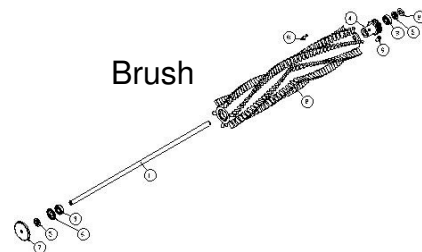

Manifold

Recovery Tank

Brush Motor Base

Solution Fitting

Vacuum Shoe

Brush

SELF-CONTAINED EXTRACTOR PFX900S PARTS

ref#	order#	description
BRUSH HOUSING :		
1	X9015	brush housing weldment
2	7BF008	nut
3	X9004	brush drive belt
4	X9003	bridge rectifier
5	X8055	strain relief
6	X9107	brush lift bracket
7	X8256	nut
8	72142A	plug, 7/8" black nylon
9	X9030	foot pedal pin
10	X9026	brush lift pedal
11	X9122	safety walk tape, 1" wide, black
12	72241A	washer
13	X9114	e-ring
14	X9128	label
15	7BS002	screw
16	7CY001	washer
17	71651A	screw
18	7CW003	screw
19	X8237	nut
20	7BR005	screw
21	X8830	nut
22	7BH004	screw