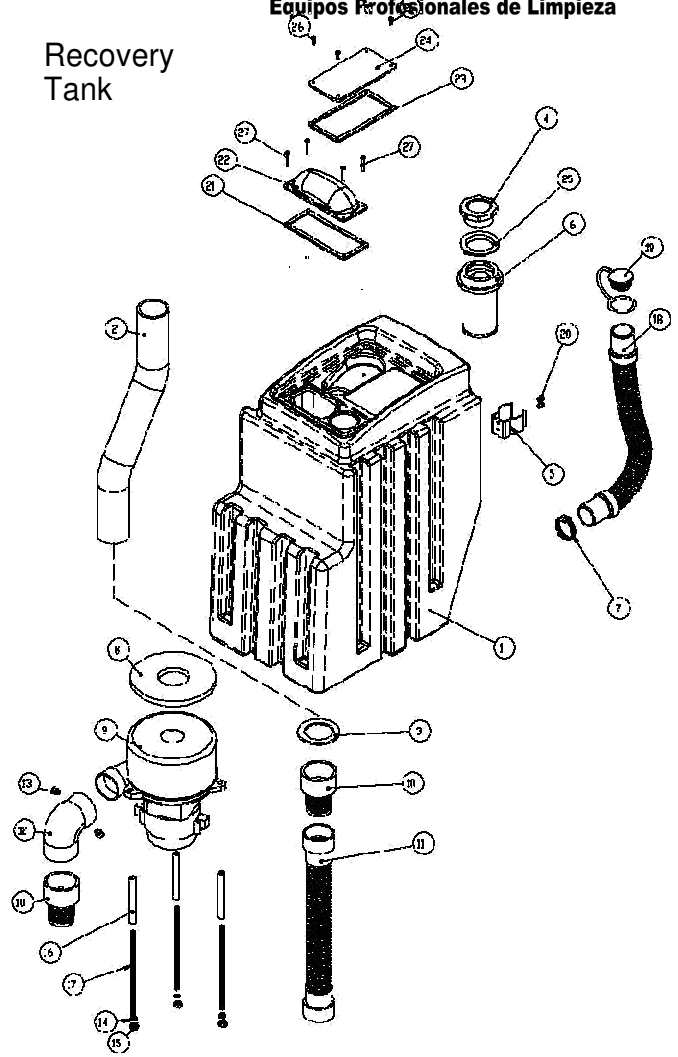

Manifold

Recovery Tank

Brush Motor Base

Solution Fitting

Vacuum Shoe

Brush

SELF-CONTAINED EXTRACTOR PFX900S PARTS

ref#	order#	description
BRUSH HOUSING :		
1	X9015	brush housing weldment
2	7BF008	nut
3	X9004	brush drive belt
4	X9003	bridge rectifier
5	X8055	strain relief
6	X9107	brush lift bracket
7	X8256	nut
8	72142A	plug, 7/8" black nylon
9	X9030	foot pedal pin
10	X9026	brush lift pedal
11	X9122	safety walk tape, 1" wide, black
12	72241A	washer
13	X9114	e-ring
14	X9128	label
15	7BS002	screw
16	7CY001	washer
17	71651A	screw
18	7CW003	screw
19	X8237	nut
20	7BR005	screw
21	X8830	nut
22	7BH004	screw

BRUSH MOTOR BASE:		
1	X8830	nut
2	X9002	motor, 120V DC
	X9119	motor, 220V DC - for 220v model only
3	X9099	spacer
4	X9116	drive pulley
5	X9118	screw
6	X9015	motor cover
7	X9126	gasket, brush motor cove
8	X9015B	belt cove

ref#	order#	description
CONTROL PANEL:		
1	X9043	housing, cover, blue
2	X9008	push button switch
3	X9007	rocker switch
4	72086A	circuit breaker, 2.5 amp
5	X8008P	strain relief, plastic
6	72315A	power cord
7	X9093	label, 3-hole switch panel
	X9094	label, 3-hole switch panel - models w/heater
8	PD8	strain relief
9	M1409	14/8, 600 volts cord
10	X8008N	nut, lock
11	72049A	spring clip
12	71651A	screw
13	X9135	screw
14	7DN004	nut cap
15	7CM003	washer