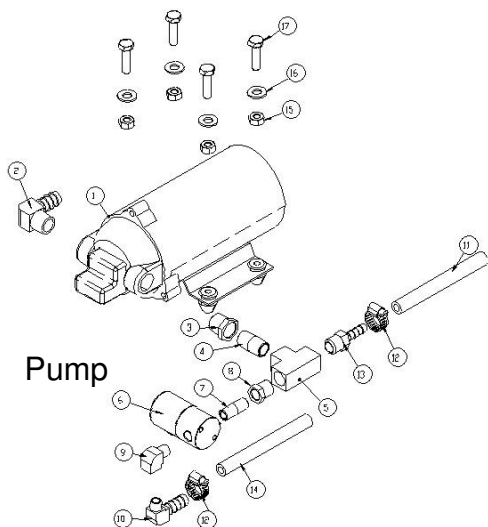

SELF-CONTAINED EXTRACTOR PFX900S PARTS

Pump