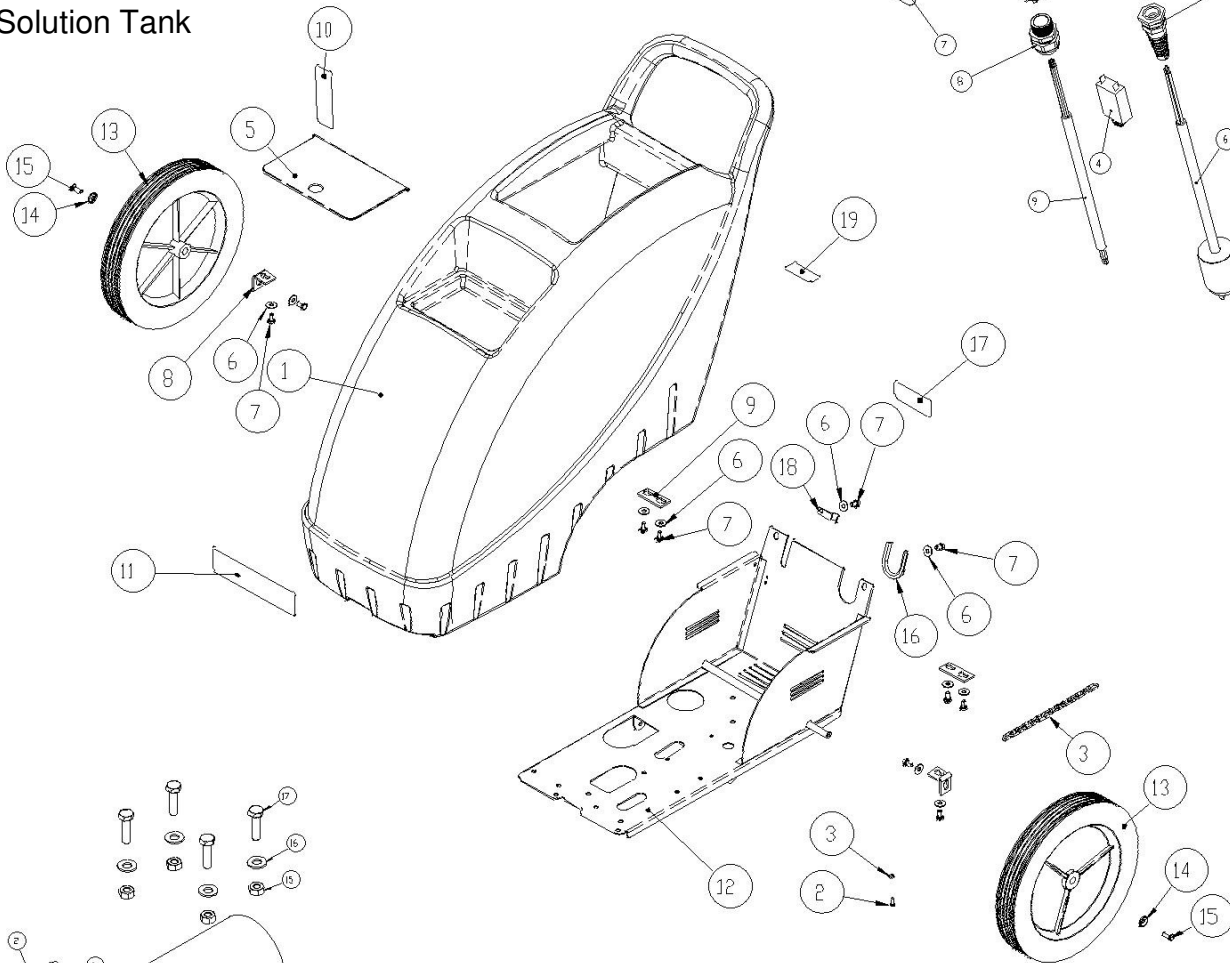

Solution Tank